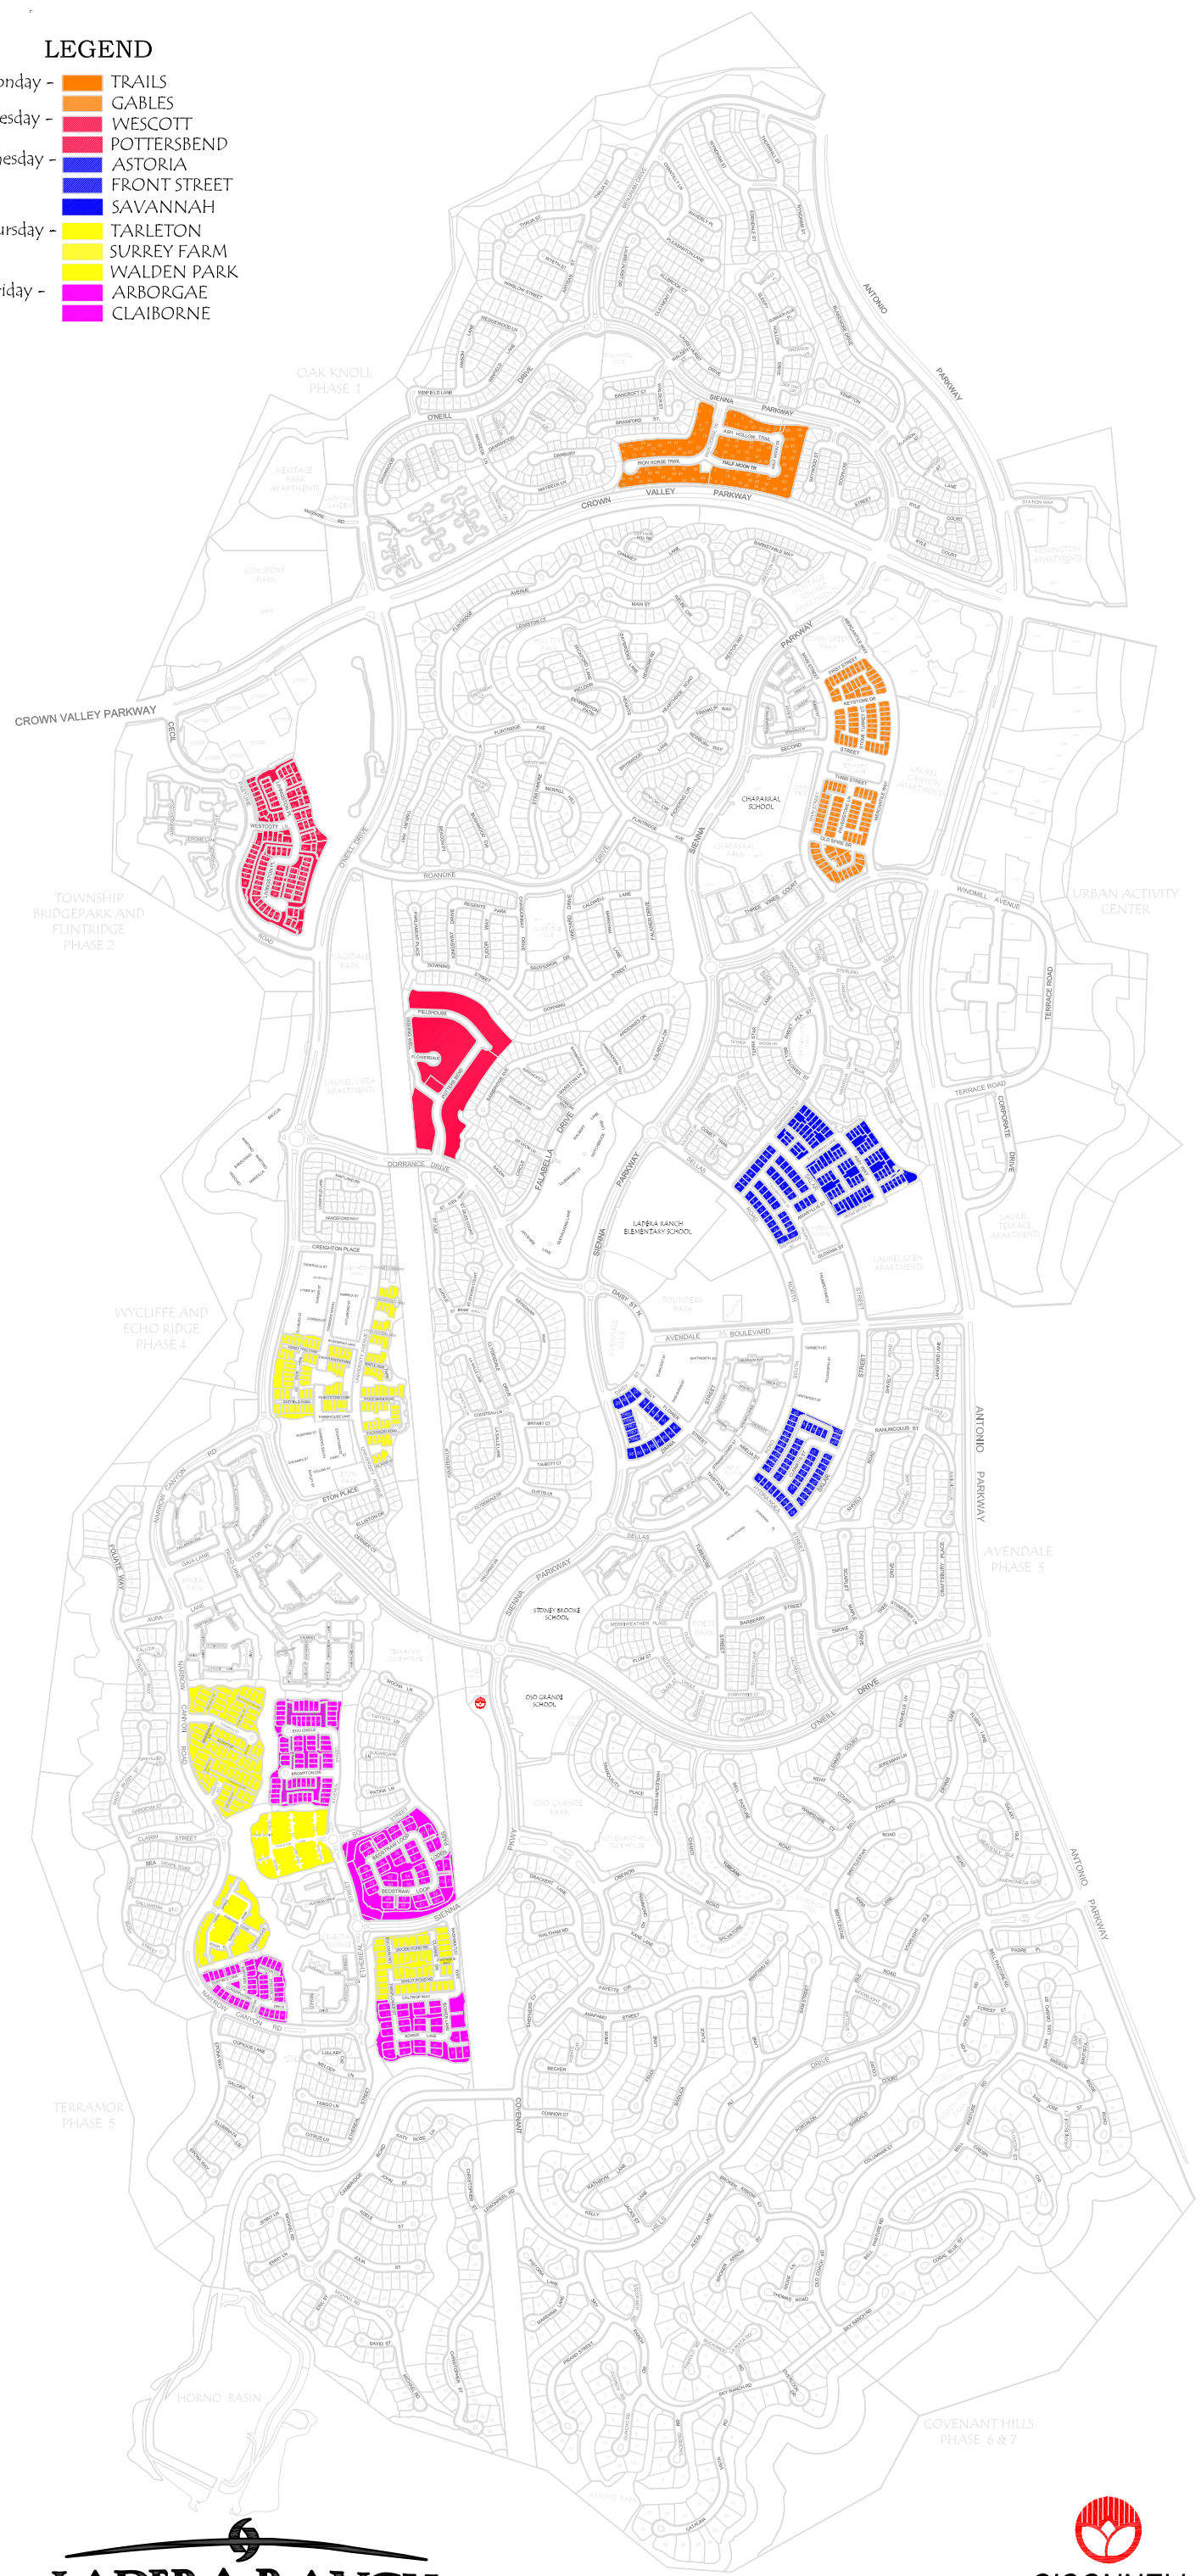

- LEGEND**
- Monday - TRAILS
 - Monday - GABLES
 - Tuesday - WESCOTT
 - Tuesday - POTTERS BEND
 - Wednesday - ASTORIA
 - Wednesday - FRONT STREET
 - Wednesday - SAVANNAH
 - Thursday - TARLETON
 - Thursday - SURREY FARM
 - Thursday - WALDEN FARM
 - Friday - ARBORGAE
 - Friday - CLAIBORNE

Front + Yard SBA Mow Schedule Plan
2018-02-15

O'CONNELL
LANDSCAPE MAINTENANCE